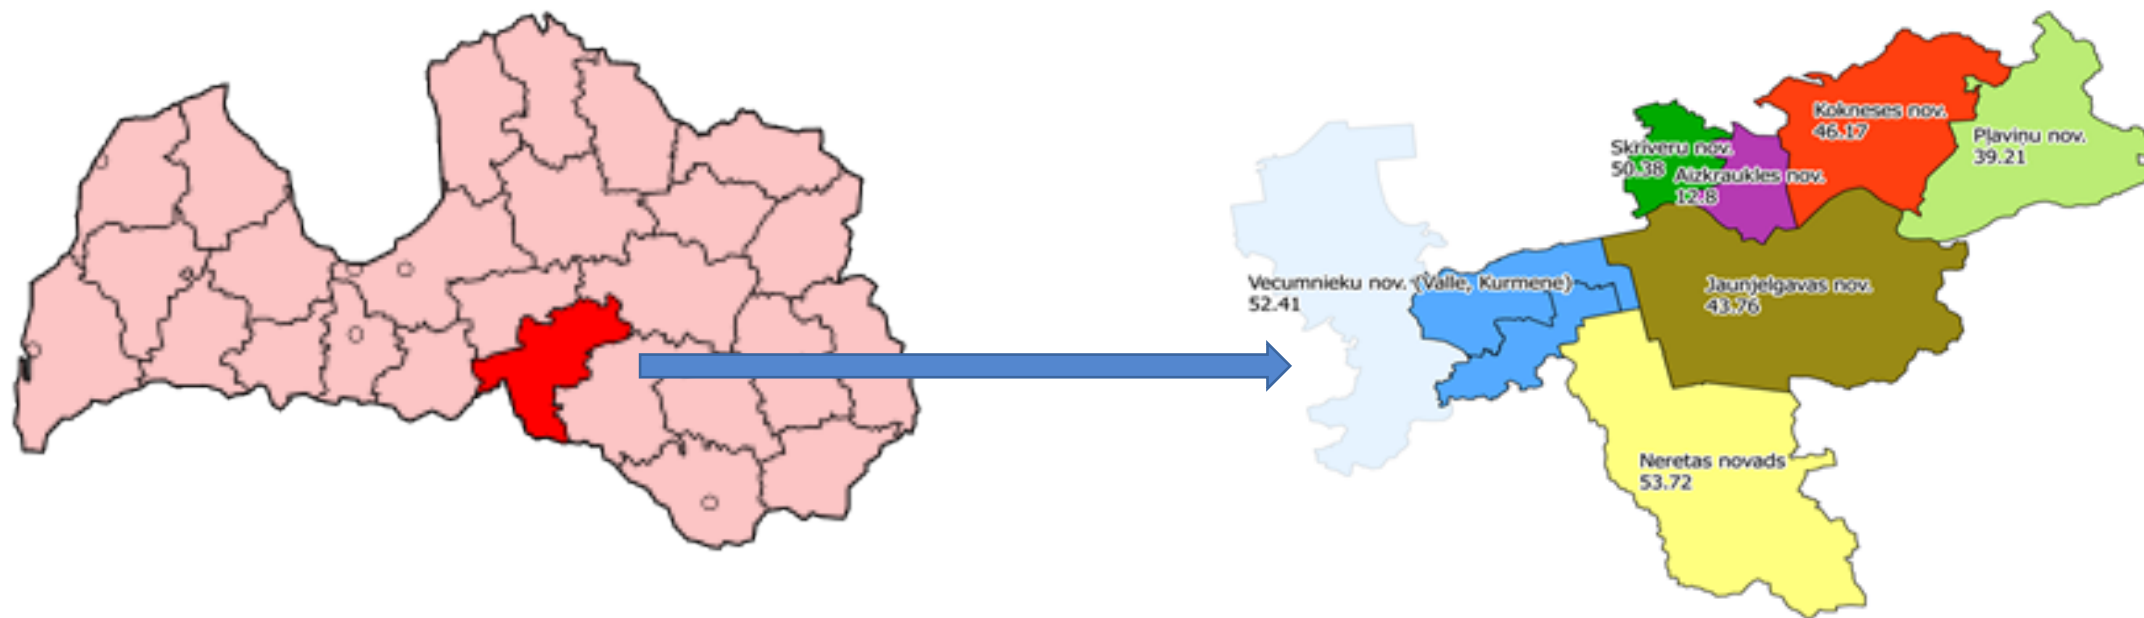

## **Project Inno-Eco meeting 25.01.-26.01.2018 in Estonia**

Local action group (LAG)

Latvia

**Aizkraukles rajona  
partnerība**

Mg.sc. Ilvija Ašmane  
Project manager

# Location

Established 2005

7 regions

Population: 35 936 (2015)

Area: 2566.8 km<sup>2</sup>

# Examples of circular economy

- Forestry 60%;
- In all regions stakeholders use biomass;
- JELD-WEN – doors;
- LATGRAN – pellets;
- More developed agriculture.